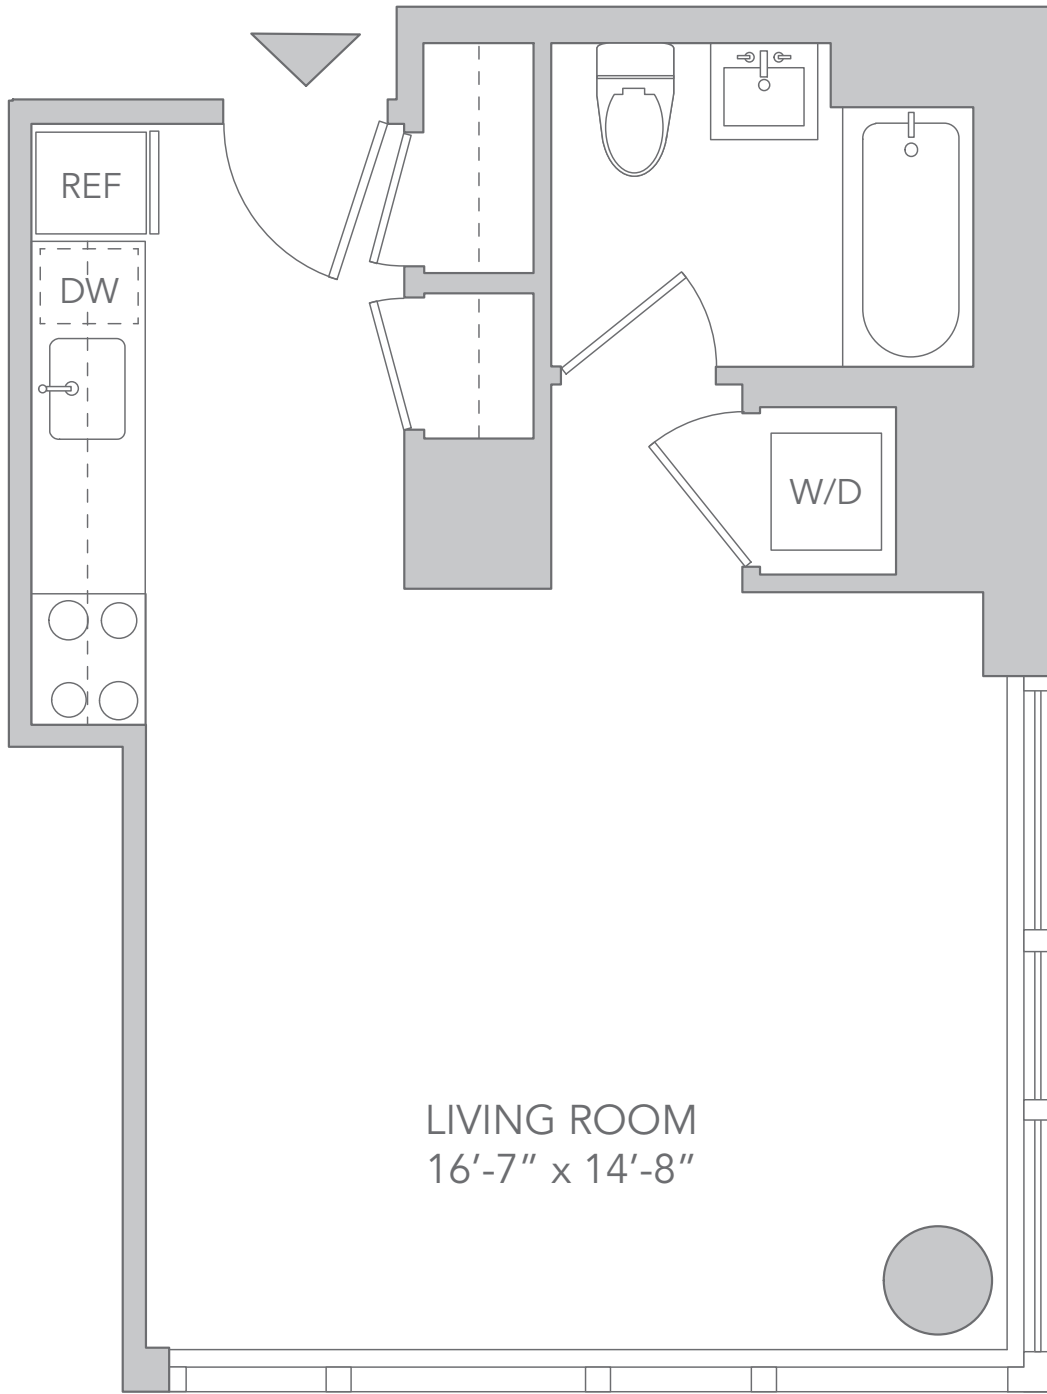

PENTHOUSE 1E / STUDIO, ONE BATH

**SOLARI**  
NEW YORK CITY

NOTES: \_\_\_\_\_  
\_\_\_\_\_  
\_\_\_\_\_

All dimensions are approximate and subject to construction variances.  
Plans may contain minor variations from floor to floor.