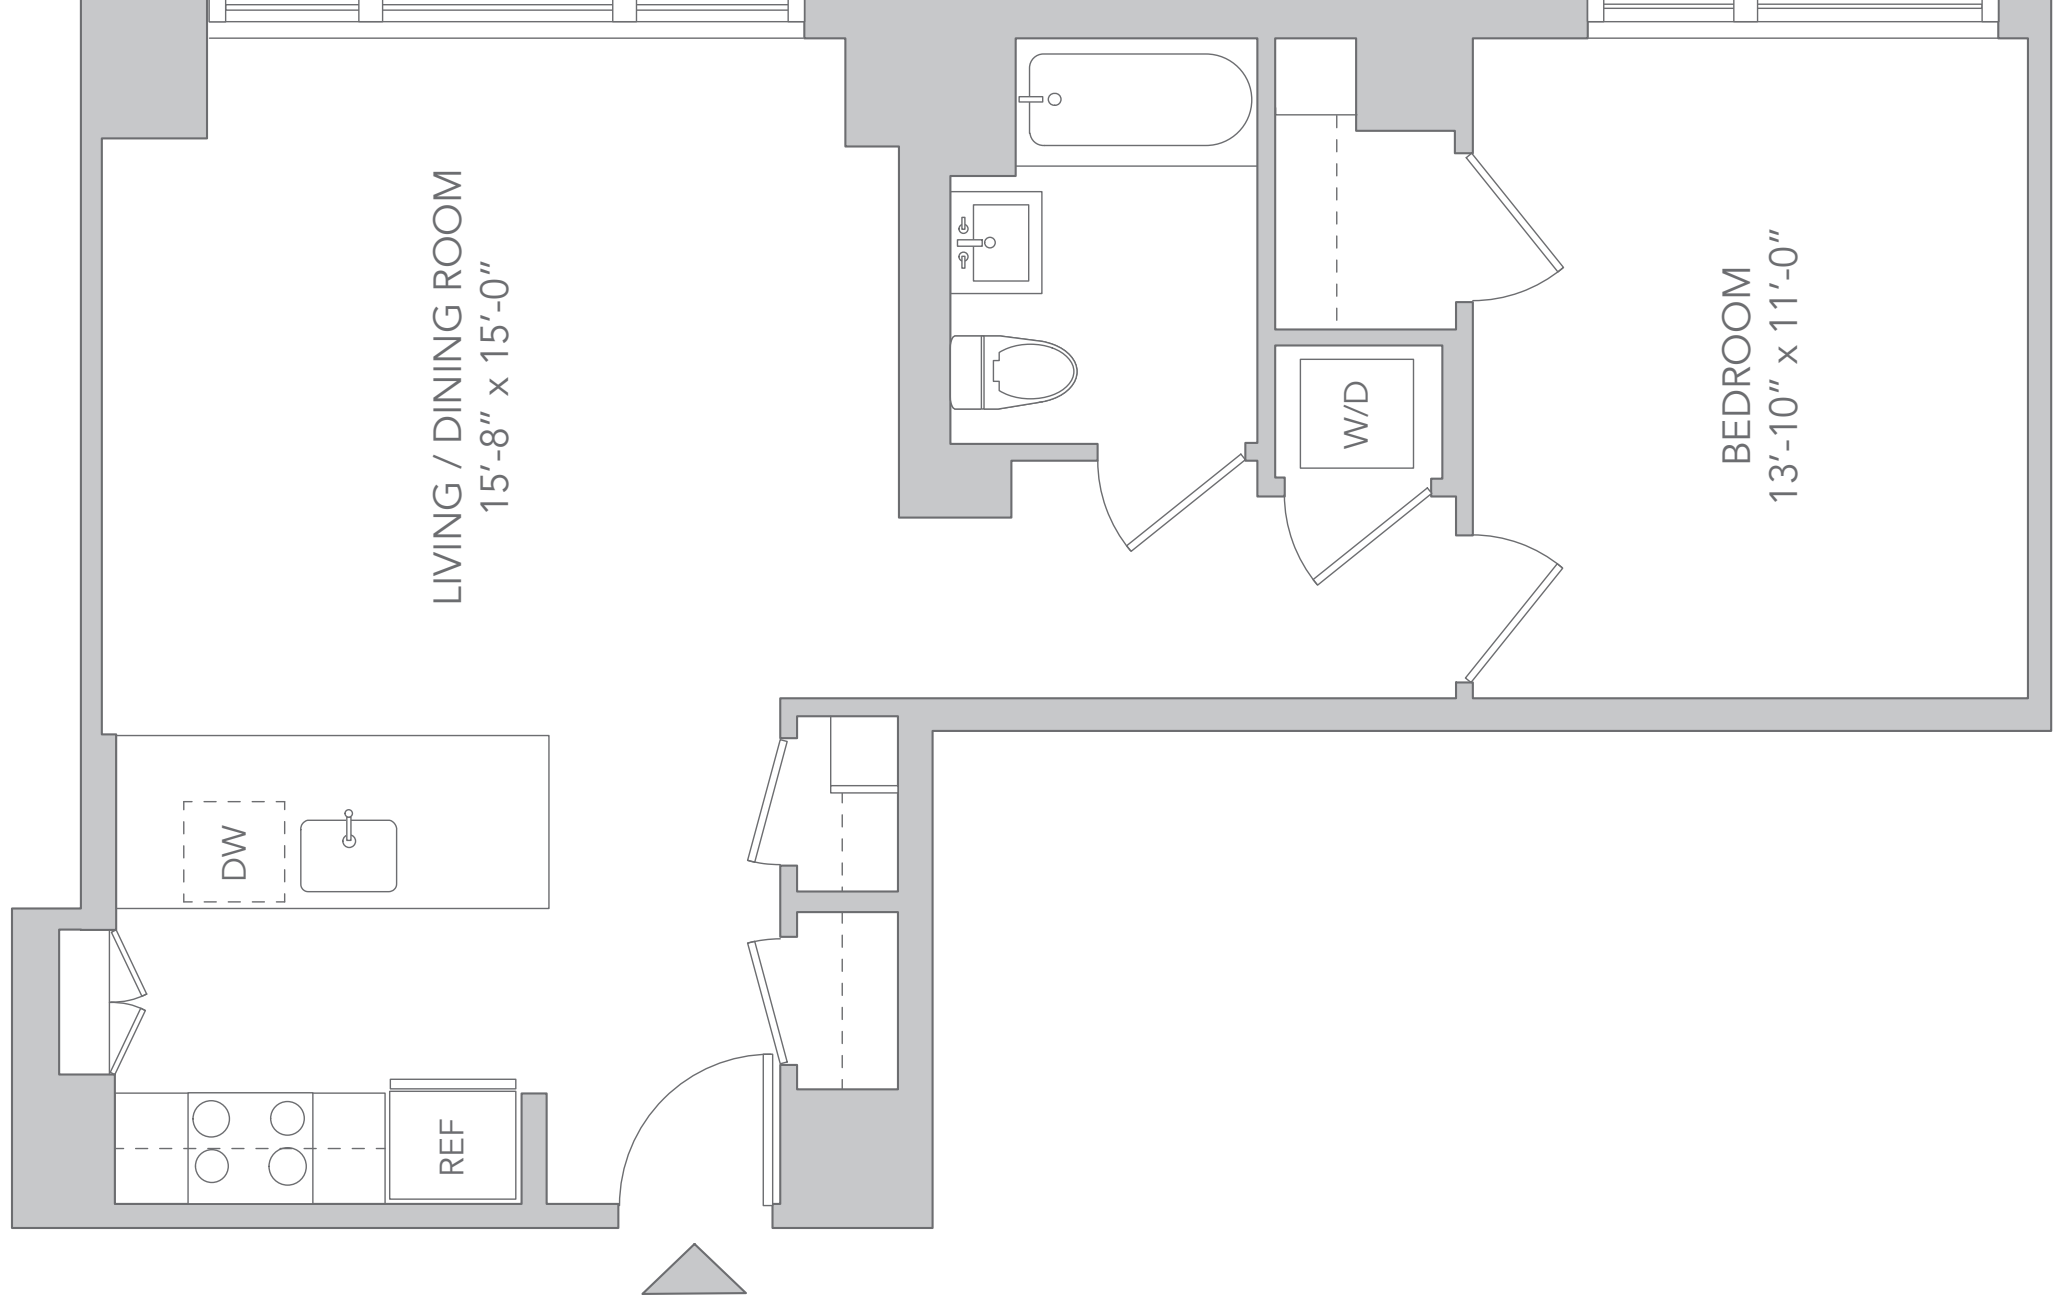

PENTHOUSE 2C / ONE BEDROOM, ONE BATH

SOLARI
NEW YORK CITY

WEST 33rd STREET

WEST 32nd STREET

NOTES: _____

All dimensions are approximate and subject to construction variances.
Plans may contain minor variations from floor to floor.