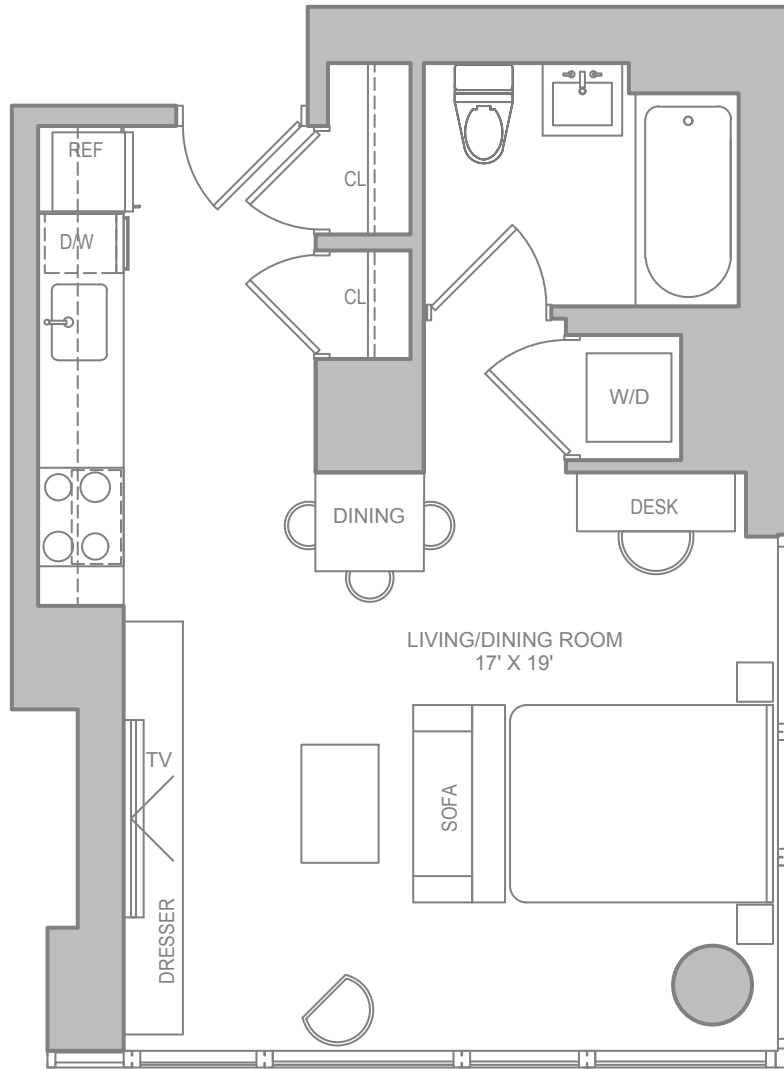

RESIDENCE E, FLOORS 19-38
RESIDENCE F, FLOORS 8-18

Studio, 1 Bath

SOLARI

42 W 33RD STREET • NYC

42 WEST 33RD STREET, NEW YORK, NY 10001

All dimensions are approximate and subject to construction variances. Plans may contain minor variations from floor to floor.