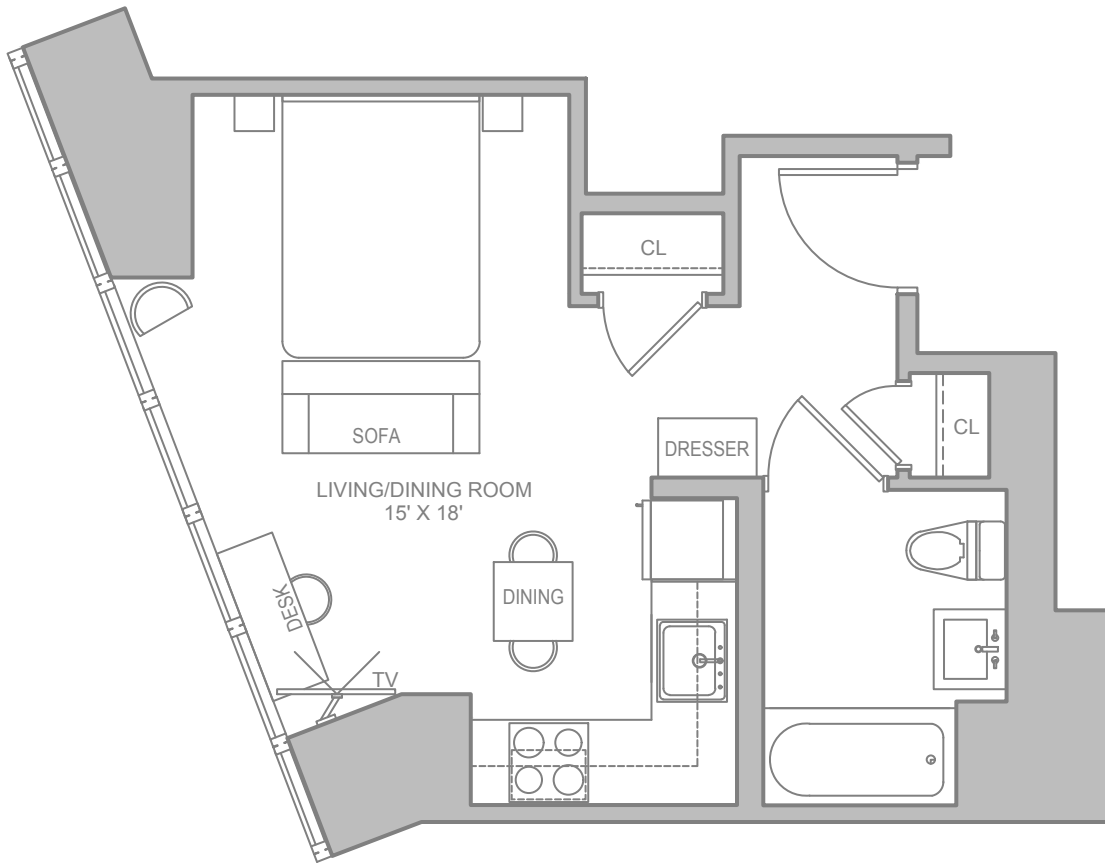

RESIDENCE B, FLOORS 8-18

Studio, 1 Bath

SOLARI

42 W 33RD STREET • NYC

42 WEST 33RD STREET, NEW YORK, NY 10001

All dimensions are approximate and subject to construction variances. Plans may contain minor variations from floor to floor.